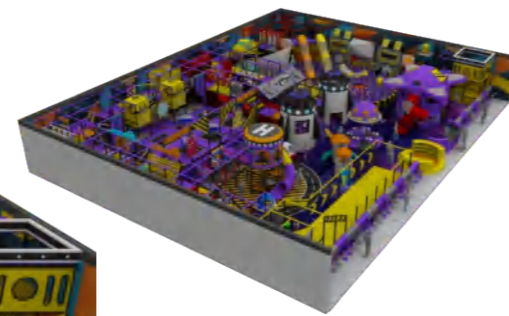

Indoor Play Products

Protecting Our Universal Investment

FY203-01

-  Age Group 3-12
-  Capacity 50
-  Structure Size 1500×1000×300cm
-  Use Zone 1900×1400cm

FY204-01

-  Age Group 3-12
-  Capacity 40
-  Structure Size 1500×500×280cm
-  Use Zone 1900×900cm