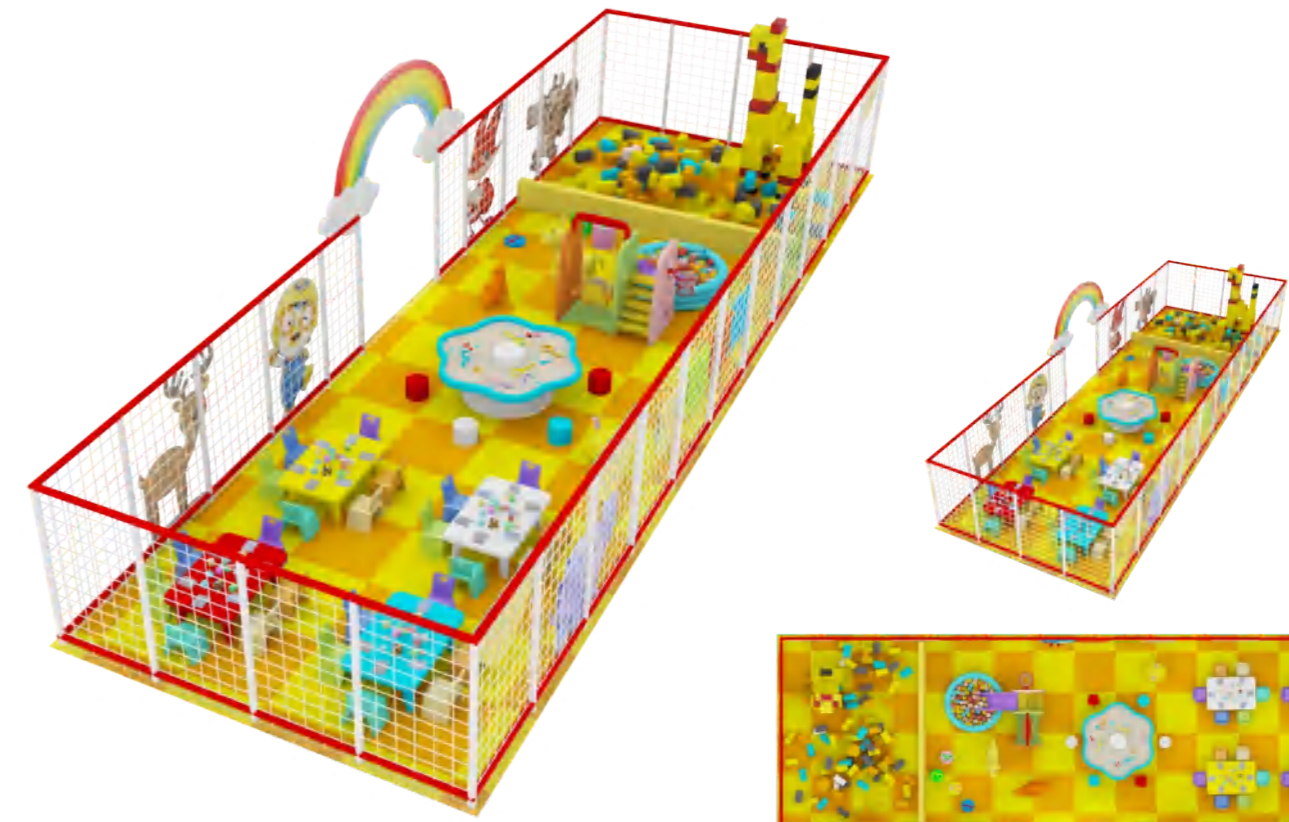

Indoor Play Products

Protecting Our Universal Investment

FY203-01

-  Age Group 3-12
-  Capacity 50
-  Structure Size 1500×1000×300cm
-  Use Zone 1900×1400cm

FY204-01

-  Age Group 3-12
-  Capacity 40
-  Structure Size 1500×500×280cm
-  Use Zone 1900×900cm

FY203-02

-  Age Group 3-12
-  Capacity 70
-  Structure Size 3100×2500×300cm
-  Use Zone 3500×2900cm

FY204-02

-  Age Group 3-12
-  Capacity 50
-  Structure Size 1400×1000×280cm
-  Use Zone 1800×1400cm

FY205-01

-  Age Group 3-12
-  Capacity 50
-  Structure Size 1500×1400×420cm
-  Use Zone 1900×1800cm

FY206-01

-  Age Group 3-12
-  Capacity 30
-  Structure Size 1300×600×320cm
-  Use Zone 1700×1000cm

FY205-02

-  Age Group 3-12
-  Capacity 30
-  Structure Size 1500×1000×400cm
-  Use Zone 1900×1400cm