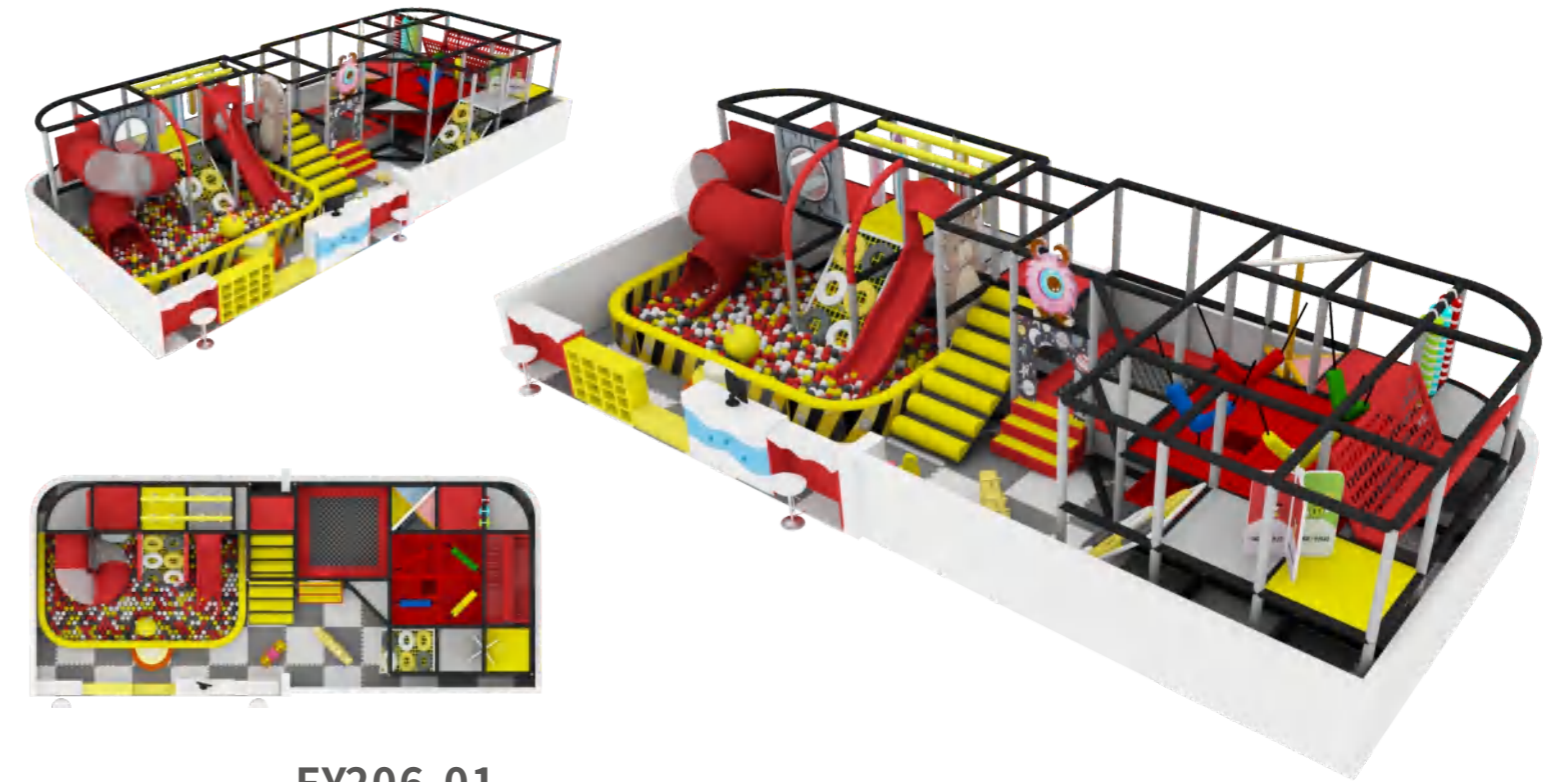

Indoor Play Products

Protecting Our Universal Investment

FY203-01

-  Age Group 3-12
-  Capacity 50
-  Structure Size 1500×1000×300cm
-  Use Zone 1900×1400cm

FY204-01

-  Age Group 3-12
-  Capacity 40
-  Structure Size 1500×500×280cm
-  Use Zone 1900×900cm

FY203-02

-  Age Group 3-12
-  Capacity 70
-  Structure Size 3100×2500×300cm
-  Use Zone 3500×2900cm

FY204-02

-  Age Group 3-12
-  Capacity 50
-  Structure Size 1400×1000×280cm
-  Use Zone 1800×1400cm

FY205-01

-  Age Group 3-12
-  Capacity 50
-  Structure Size 1500×1400×420cm
-  Use Zone 1900×1800cm

FY206-01

-  Age Group 3-12
-  Capacity 30
-  Structure Size 1300×600×320cm
-  Use Zone 1700×1000cm

FY205-02

-  Age Group 3-12
-  Capacity 30
-  Structure Size 1500×1000×400cm
-  Use Zone 1900×1400cm